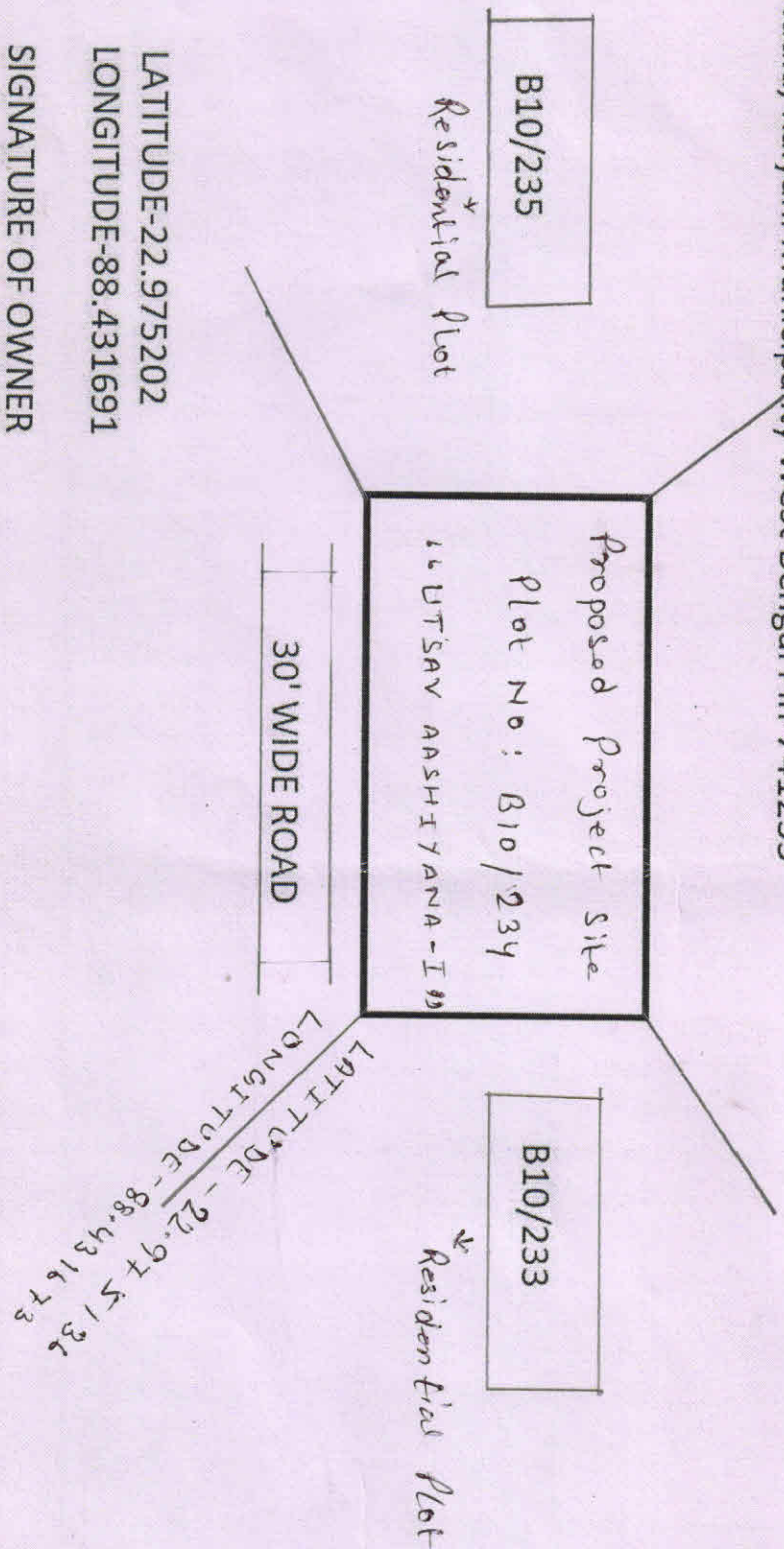

LOCATION PLAN OF G+IV RESIDENTIAL BUILDING SITUATED AT Plot No-234, Sub Block-10, Block-B,  
Nadia, Kalyani Municipality West Bengal Pin-741235

LATITUDE-22.975202

LONGITUDE-88.431691

SIGNATURE OF OWNER

MANA MA REAL ESTATE  
DEVELOPERS PVT. LTD.